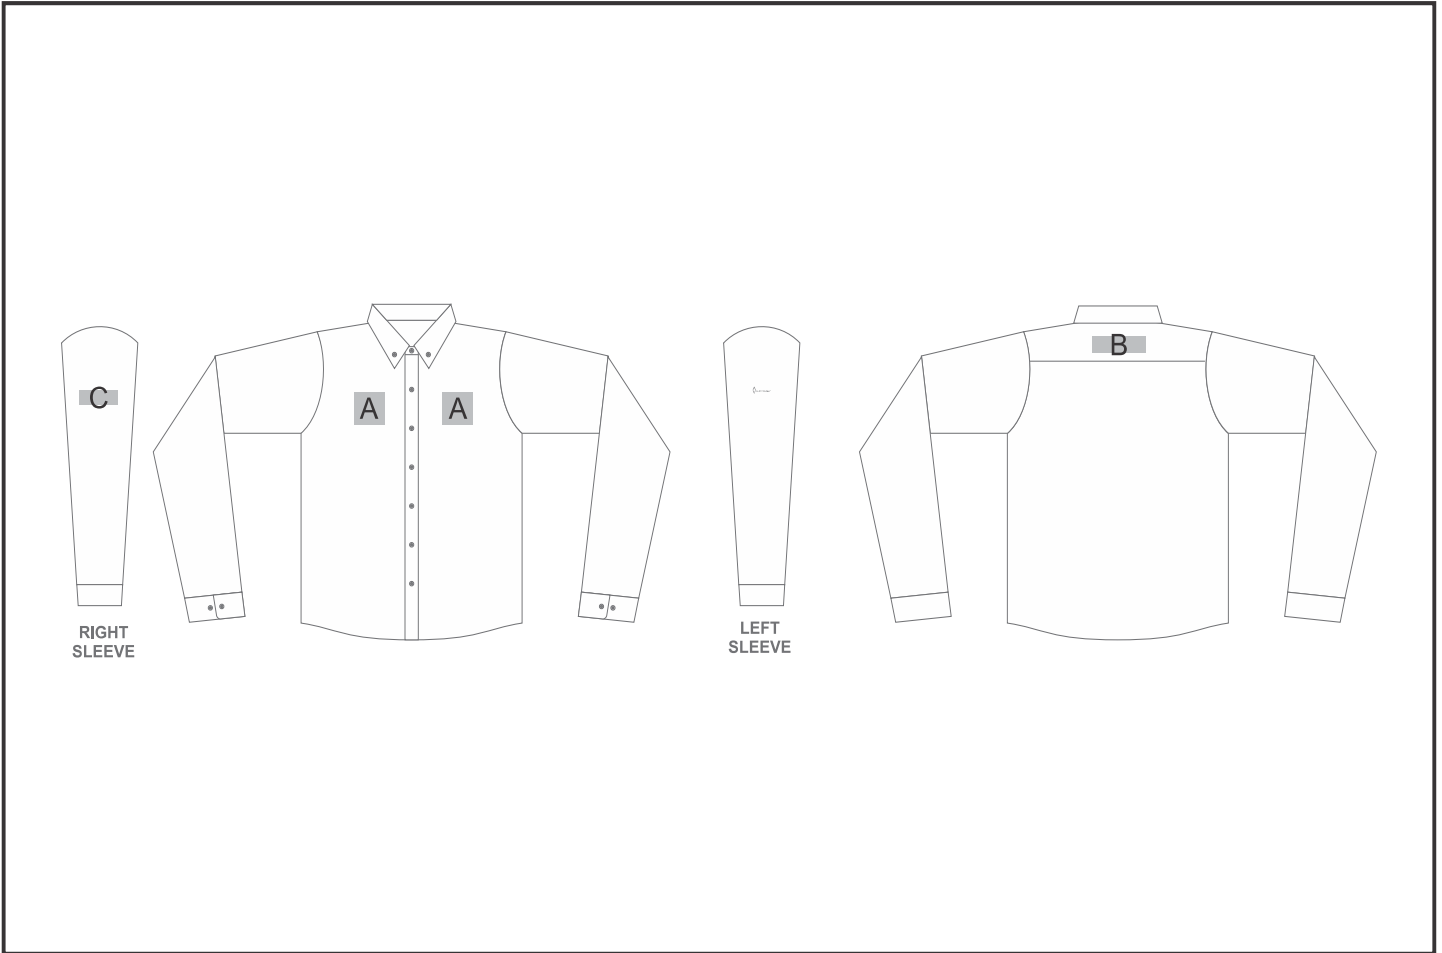

CW-AV-186-A

Mens Long Sleeve Alex Varga Sorrento Shirt

Need to know:

- Includes 1-Position Digital Transfer (setup fees apply)
- DTC Inclusive Parameters: Left/Right Chest or Back = 100mm x 100mm.
- No branding on Left Sleeve.

Branding Options:

Position	Branding Method (Branding Code)	No. of Colours	Dimension
A	Screen Print (SP)	1 Colour	80mm wide x 80mm high
A	Digital Transfer Clothing A6 (DTC-A6)	Full Colour	80mm wide x 80mm high
A	Silicone (STP-A)	N/A	30mm wide x 30mm high
A	Silicone (STP-B)	N/A	50mm wide x 50mm high
A	Silicone (STP-C)	N/A	80mm wide x 80mm high

B	Screen Print (SP)	1 Colour	100mm wide x 35mm high
B	Digital Transfer Clothing A6 (DTC-A6)	Full Colour	100mm wide x 35mm high

B	Silicone (STP-A)	N/A	30mm wide x 30mm high
B	Silicone (STP-B)	N/A	50mm wide x 50mm high
B	Silicone (STP-C)	N/A	80mm wide x 80mm high
B	Silicone (STP-D)	N/A	120mm wide x 40mm high

C	Digital Transfer Clothing A6 (DTC-A6)	Full Colour	50mm wide x 50mm high
C	Silicone (STP-A)	N/A	30mm wide x 30mm high
C	Silicone (STP-B)	N/A	50mm wide x 50mm high
C	Silicone (STP-C)	N/A	80mm wide x 80mm high